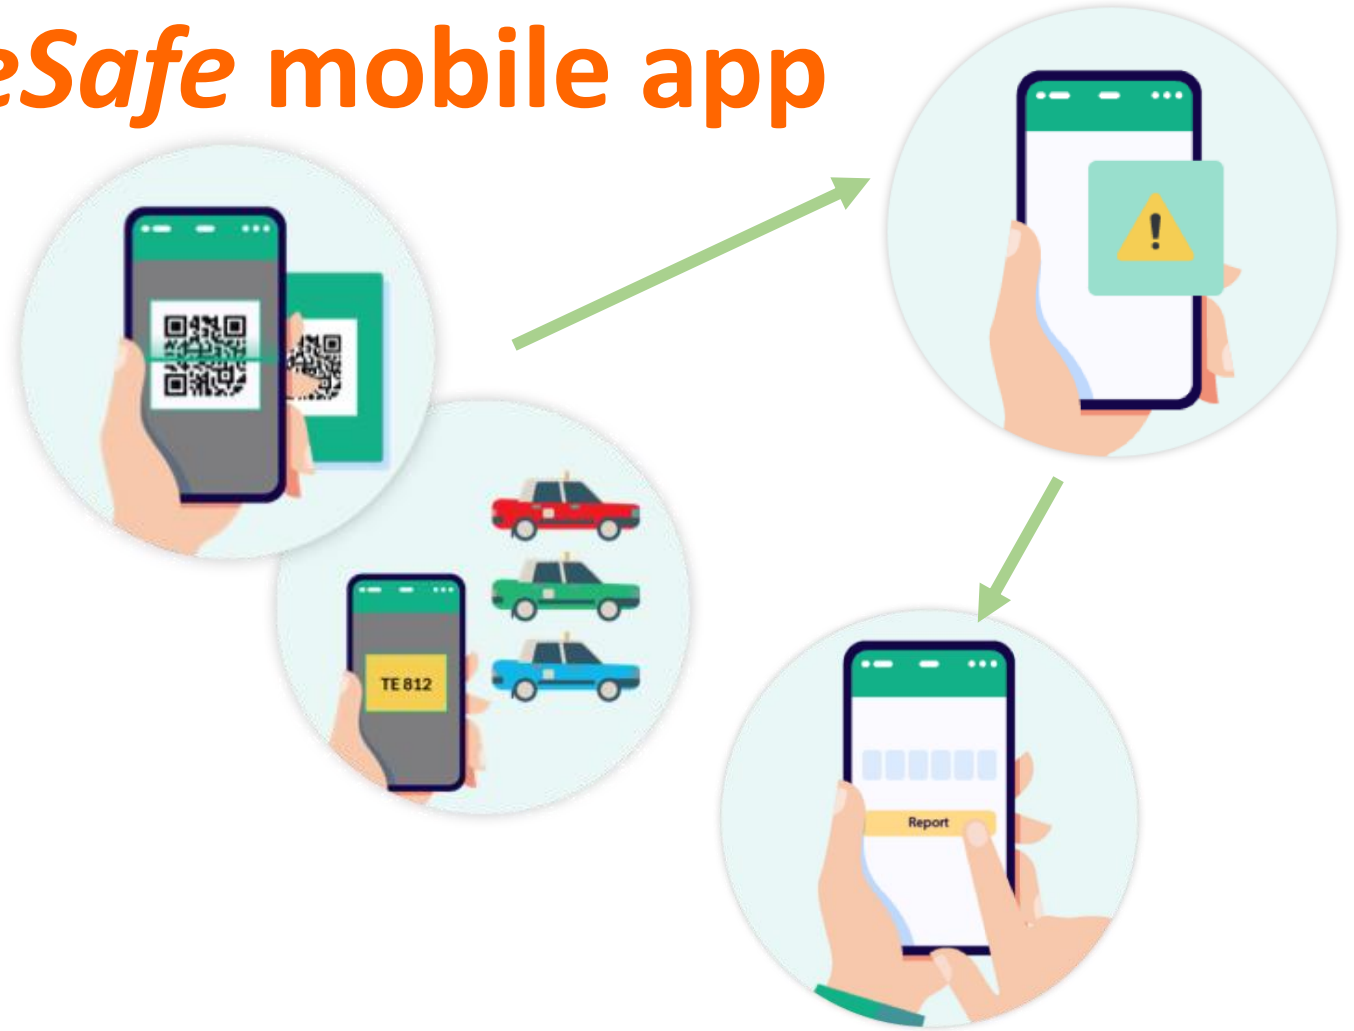

LeaveHomeSafe mobile app

Source: The Hong Kong SAR Government, China
(<https://www.leavehomesafe.gov.hk/en/>)