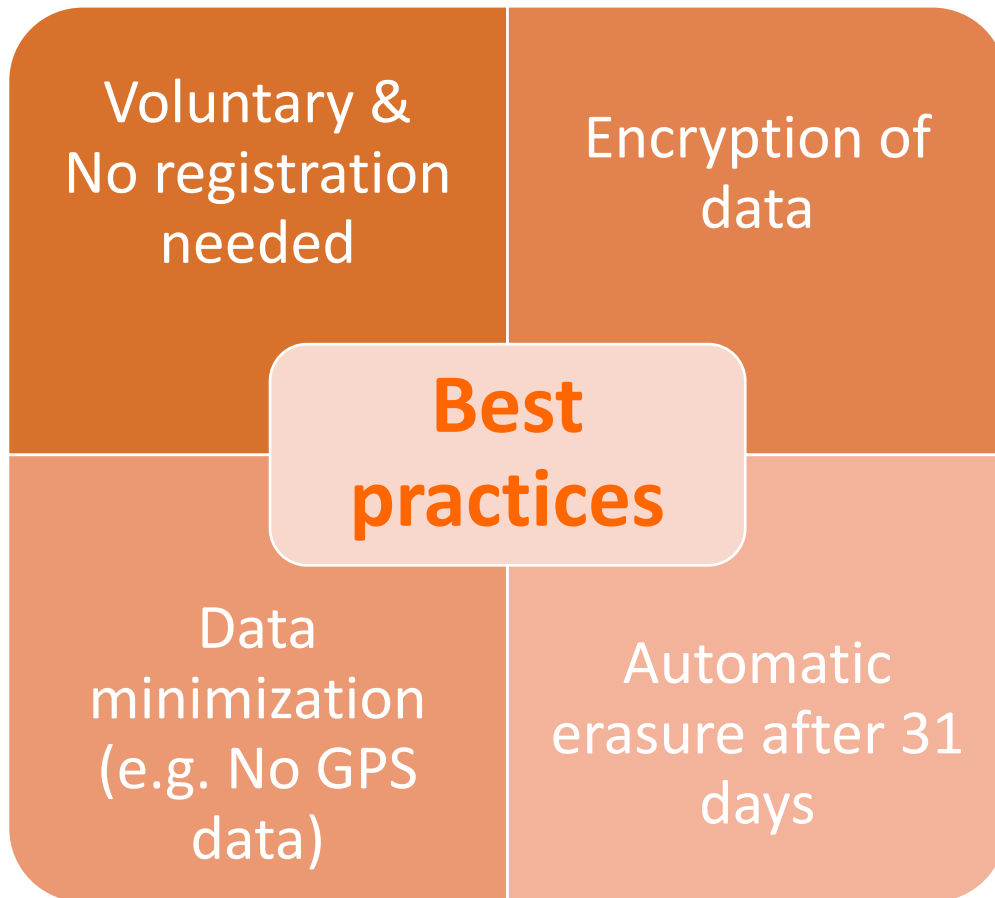

LeaveHomeSafe mobile app

Source: The Hong Kong SAR Government, China
(<https://www.leavehomesafe.gov.hk/en/>)