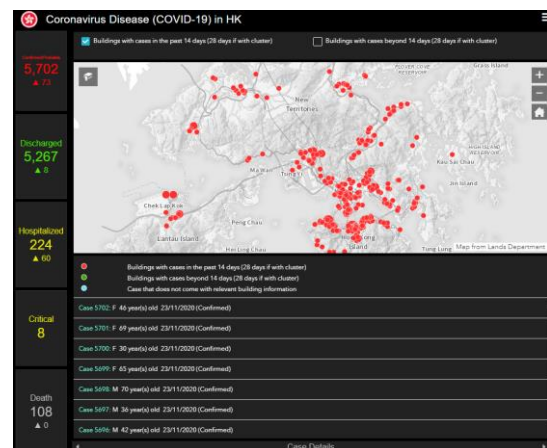

HK

香港個人資料私隱專員公署
Office of the Privacy Commissioner
for Personal Data, Hong Kong

Contact Tracing Measures

Implemented by the Hong Kong SAR Government, China

1. Electronic wristband paired with **StayHomeSafe** mobile app

Source: The Hong Kong SAR Government, China
(<https://www.info.gov.hk/gia/general/202003/25/P2020032500236.htm>)

2. Online dashboard

Source: The Hong Kong SAR Government, China
(<https://chp-dashboard.geodata.gov.hk/covid-19/en.html>)

3. **LeaveHomeSafe** exposure notification mobile app

Source: The Hong Kong SAR Government, China
(<https://www.leavehomesafe.gov.hk/en/>)

StayHomeSafe mobile app

- Bluetooth wristband paired with *StayHomeSafe* mobile app
- Persons under compulsory quarantine order
- **Wireless communication signals** collected
- No geo-location data collected