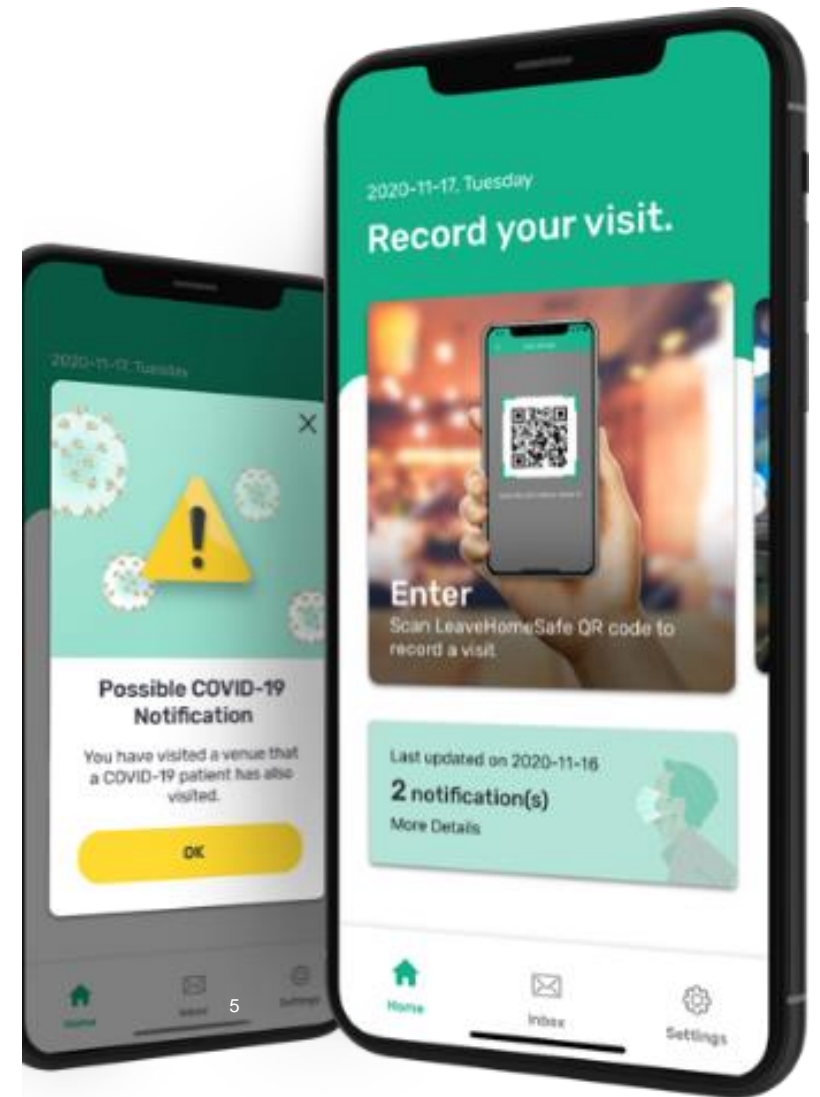

HK

香港個人資料私隱專員公署
Office of the Privacy Commissioner
for Personal Data, Hong Kong

Contact Tracing Measures

Implemented by the Hong Kong SAR Government, China

1. Electronic wristband paired with **StayHomeSafe** mobile app

3. **LeaveHomeSafe** exposure notification mobile app

Source: The Hong Kong SAR Government, China
(<https://www.leavehomesafe.gov.hk/en/>)

StayHomeSafe mobile app

- Bluetooth wristband paired with *StayHomeSafe* mobile app
- Persons under compulsory quarantine order
- **Wireless communication signals** collected
- No geo-location data collected

COVID-19 Online Dashboard

- Buildings
- Age & Gender

Source: The Hong Kong SAR Government, China (<https://chp-dashdata.geodata.gov.hk/covid-19/en.html>)

LeaveHomeSafe mobile app

- Exposure notification
- Scan the venue's QR code to log arrival time
- Click the "Leave" button in the app when departs

Source: South China Morning Post (<https://www.scmp.com/video/hong-kong/3110217/how-hong-kongs-new-coronavirus-contact-tracing-app-works>)

Source: : The Hong Kong SAR Government, China (<https://www.leavehomesafe.gov.hk/en/>)