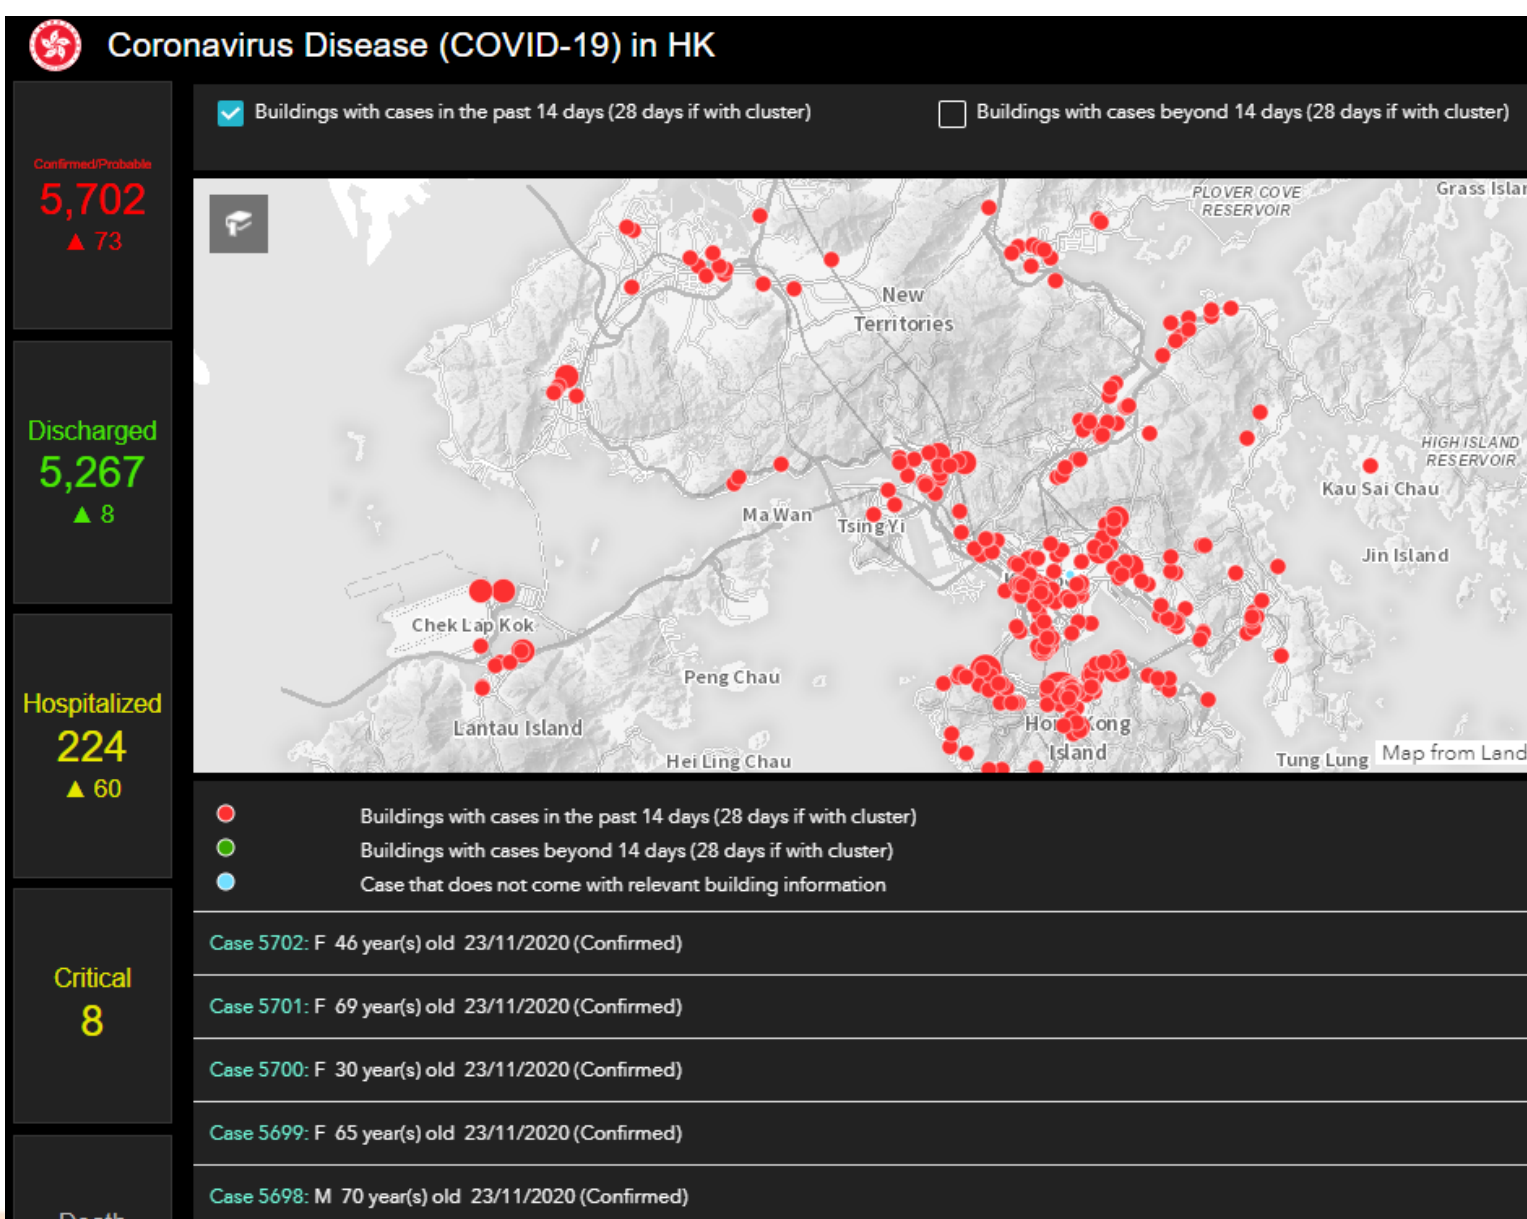

HK

香港個人資料私隱專員公署
Office of the Privacy Commissioner
for Personal Data, Hong Kong

Contact Tracing Measures

Implemented by the Hong Kong SAR Government, China

1. Electronic wristband paired with **StayHomeSafe** mobile app

Source: The Hong Kong SAR Government, China
(<https://www.info.gov.hk/gia/general/202003/25/P2020032500236.htm>)

2. Online dashboard

Source: The Hong Kong SAR Government, China
(<https://chp-dashboard.geodata.gov.hk/covid-19/en.html>)

3. **LeaveHomeSafe** exposure notification mobile app

Source: The Hong Kong SAR Government, China
(<https://www.leavehomesafe.gov.hk/en/>)

StayHomeSafe mobile app

- Bluetooth wristband paired with *StayHomeSafe* mobile app
- Persons under compulsory quarantine order
- **Wireless communication signals** collected
- No geo-location data collected

COVID-19 Online Dashboard

- Buildings
- Age & Gender

Source: The Hong Kong SAR Government, China (<https://chp-dashdata.geodata.gov.hk/covid-19/en.html>)

LeaveHomeSafe mobile app

- Exposure notification
- Scan the venue's QR code to log arrival time
- Click the "Leave" button in the app when departs