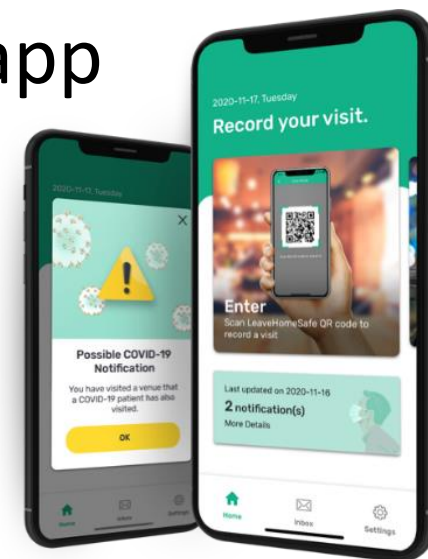

HK

香港個人資料私隱專員公署
Office of the Privacy Commissioner
for Personal Data, Hong Kong

Contact Tracing Measures

Implemented by the Hong Kong SAR Government, China

1. Electronic wristband paired with **StayHomeSafe** mobile app

3. **LeaveHomeSafe** exposure notification mobile app

Source: The Hong Kong SAR Government, China
(<https://www.leavehomesafe.gov.hk/en/>)

StayHomeSafe mobile app

- Bluetooth wristband paired with *StayHomeSafe* mobile app
- Persons under compulsory quarantine order
- **Wireless communication signals** collected
- No geo-location data collected

COVID-19 Online Dashboard

- Buildings
- Age & Gender

Source: The Hong Kong SAR Government, China (<https://chp-dashdata.geodata.gov.hk/covid-19/en.html>)

LeaveHomeSafe mobile app

- Exposure notification
- Scan the venue's QR code to log arrival time
- Click the "Leave" button in the app when departs