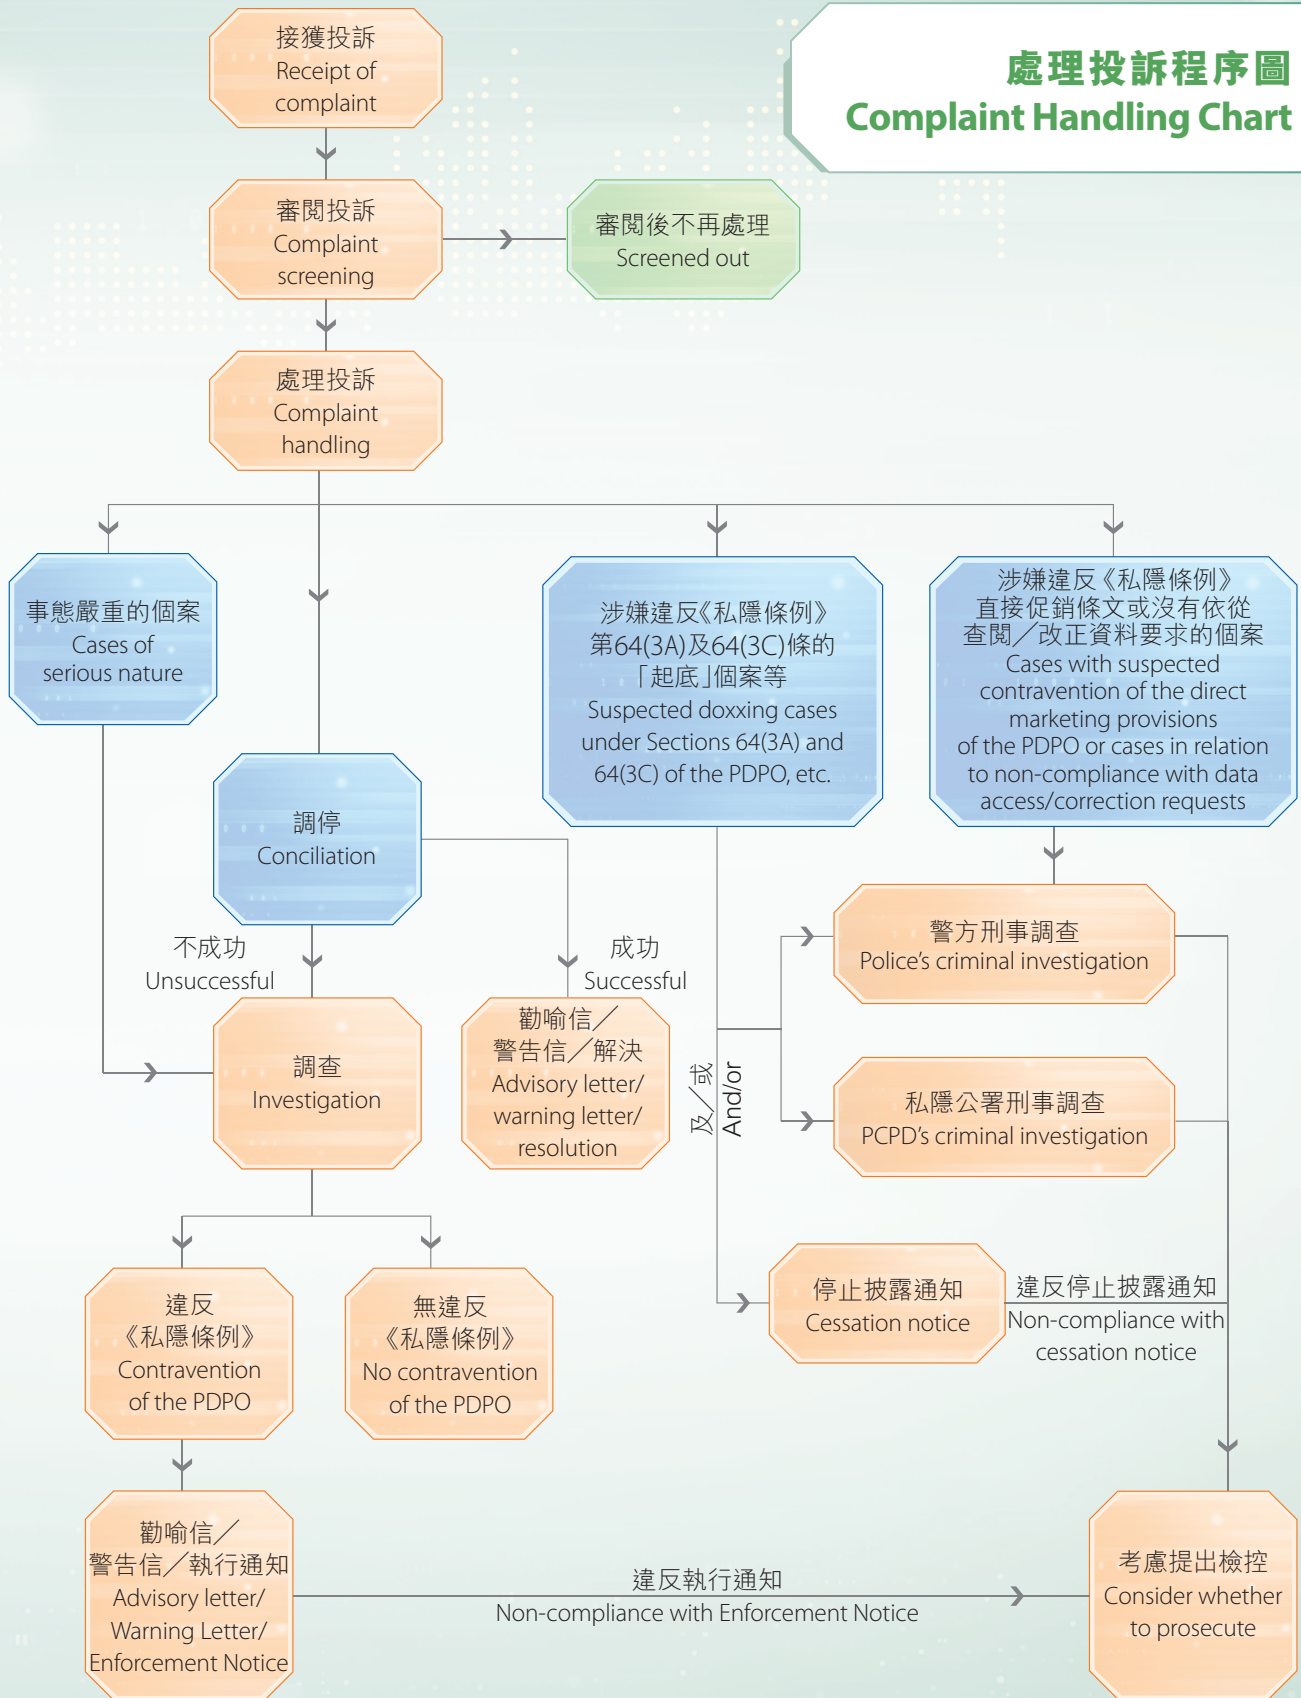

處理投訴程序圖 Complaint Handling Chart

詳情請參閱私隱專員公署的處理投訴政策：https://www.pcpd.org.hk/tc_chi/complaints/policy/complaint_policy.html

For details, please refer to the PCPD's Complaint Handling Policy: https://www.pcpd.org.hk/english/complaints/policy/complaint_policy.html